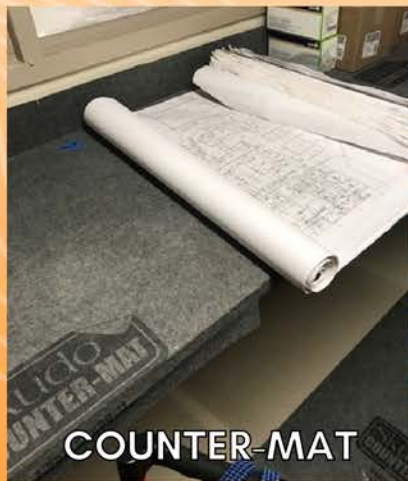

GLASS ADVANCED

ALL-TERRAIN MAT

CARPET COVER

DOOR DEFENSE

COLUMN GUARD

CORNER GUARD & RAIL GUARD

COUNTER-MAT

EDGE-PROTECT

SKUDO CURE

SCAN TO LEARN MORE ABOUT OUR PROTECTION SOLUTIONS AND SEE PROJECT EXAMPLES

Innovative, purpose-build surface protection systems. This is all we do.

1-888-SKUDO-11 (1-888-758-3611)

www.SkudoUSA.com