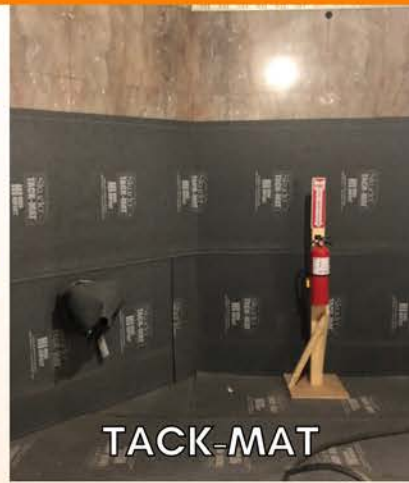

- **Protection of Surfaces:** All Skudo products form a barrier over the installed surfaces, protecting them from construction site-related damages and spills, reducing or eliminating costly repairs to the finished surfaces during the punch list process.
- **Protection of Workers:** Skudo products provide slip-resistant, stationary and seamless surfaces, creating a safer environment for all who step foot onto your site.

Innovative, purpose-build surface protection systems. This is all we do.

1-888-SKUDO-11 (1-888-758-3611)

www.SkudoUSA.com

info@skudousa.com

Protection Solutions

COMMERCIAL SYSTEM

SKUDOBOARD

TACK-MAT

GLASS ADVANCED

ALL-TERRAIN MAT

CARPET COVER

DOOR DEFENSE

COLUMN GUARD

CORNER GUARD & RAIL GUARD

COUNTER-MAT

EDGE-PROTECT