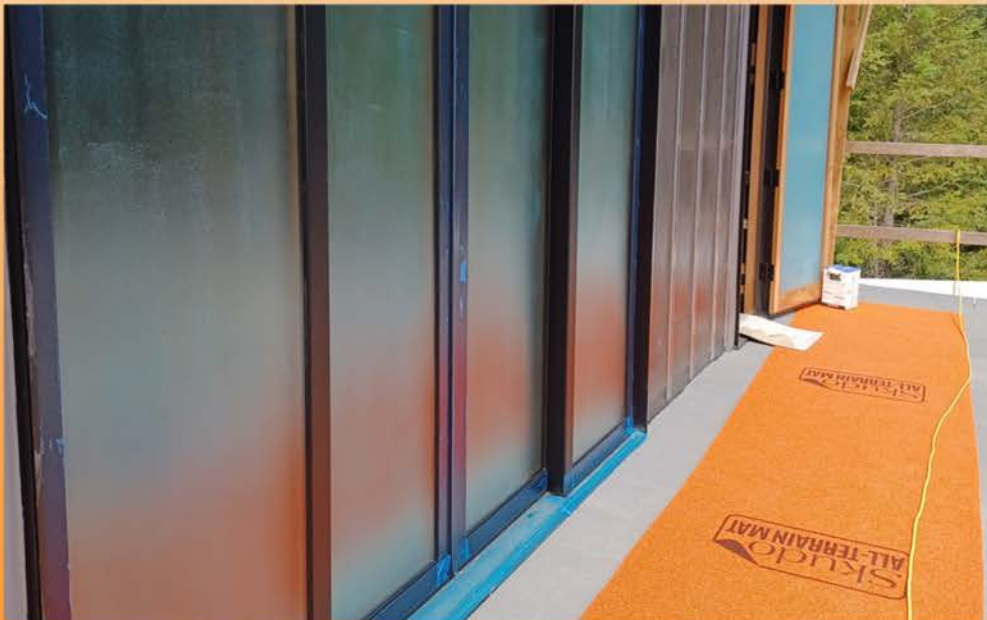

Skudo®

Innovative Surface Protection Solutions

Skudo offers products that provide solutions to common work site problems that damage finished surfaces and increase the possibility of trip and fall hazards during fast-paced ongoing construction. These issues cost you time and money.

- **Protection of Surfaces:** All Skudo products form a barrier over the installed surfaces, protecting them from construction site-related damages and spills, reducing or eliminating costly repairs to the finished surfaces during the punch list process.
- **Protection of Workers:** Skudo products provide slip-resistant, stationary and seamless surfaces, creating a safer environment for all who step foot onto your site.