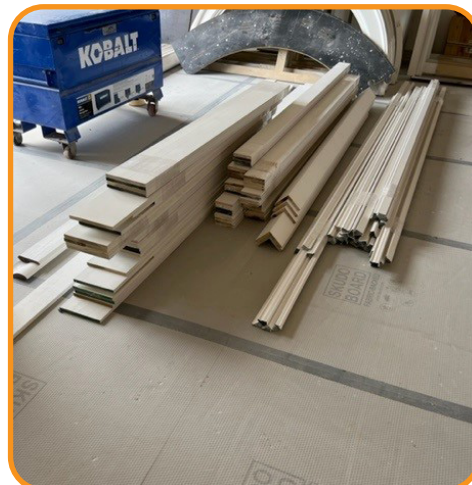

Protection Solutions For **KITCHEN/BATH**

Scan for More
Project Examples

Counter-Mat

Tack-Mat

SkudoBoard

Innovative, purpose-built surface protection systems. This is all we do.

www.skudousa.com 1-888-SKUDO-11 (1-888-758-3611)