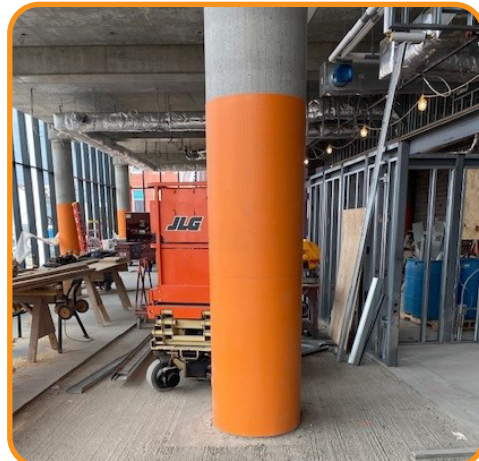

Protection Solutions For CONCRETE

Scan for More
Project Examples

HT Commercial System

SkudoBoard

Column Guard

General Purpose Mat

Innovative, purpose-built surface protection systems. This is all we do.

www.skudousa.com 1-888-SKUDO-11 (1-888-758-3611)