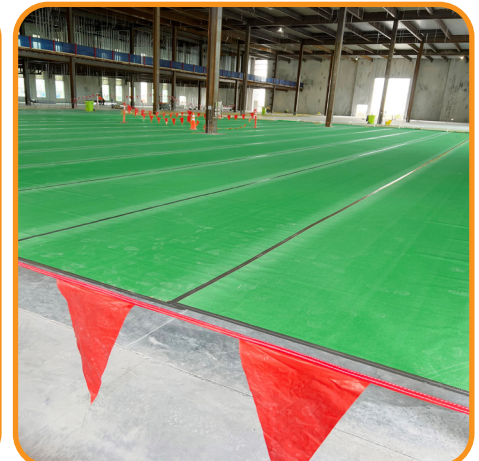

Protection Solutions For CONCRETE

Scan for More
Project Examples

HT Commercial System

SkudoBoard

Column Guard

General Purpose Mat

Innovative, purpose-built surface protection systems. This is all we do.

www.skudousa.com 1-888-SKUDO-11 (1-888-758-3611)