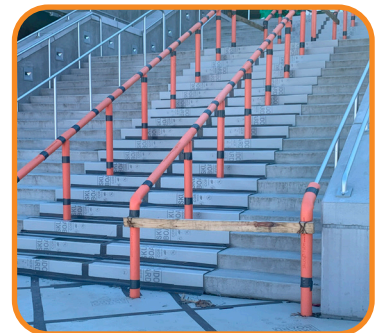

Skud-O-Tube

RAIL GUARD

Learn More!

Description

Skud-O-Tube Rail Guard FR protects metal railing, door handles, exposed glass edges, and safety rails while construction is underway. Available in two diameters, Skud-O-Tube is extremely easy to apply, stays in place, and can easily be cut to any length for any size project.

Uses & Benefits

- Protect metal railing, door handles, safety rails, glass edges, balconies, etc.
- High impact – no scratches or scuff marks left behind
- Available in two convenient sizes
- Fire/Flame retardant
- Easily cut to fit any size railing
- Extremely lightweight and easy to apply

Product Data & Available Sizes

Skud-O-Tube Rail Guard FR - 3"

- Product SKU: RAIL-OT-1.5-3.0
- 3" Outer Width x 1.5" Inner Diameter
- 48 Inches long
- 16 pcs per box
- Color: Orange

Skud-O-Tube Rail Guard FR - 2.5"

- Product SKU: RAIL-OT-1.0-2.5
- 2.5" Outer Width x 1" Inner Diameter
- 48 Inches long
- 16 pcs per box
- Color: Orange

Lightweight

High Impact

Protects Exposed Edges

Stays in Place

Innovative, purpose-built surface protection systems. This is all we do.