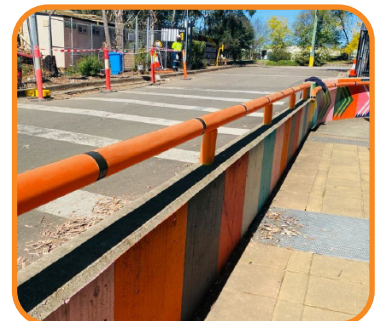

Skud-O-Tube

RAIL GUARD

Learn More!

Description

Skud-O-Tube Rail Guard FR protects metal railing, door handles, exposed glass edges, and safety rails while construction is underway. Available in two diameters, Skud-O-Tube is extremely easy to apply, stays in place, and can easily be cut to any length for any size project.

Product Data & Available Sizes

Skud-O-Tube Rail Guard FR - 3"

- Product SKU: RAIL-OT-1.5-3.0
- 3" Outer Width x 1.5" Inner Diameter
- 48 Inches long
- 16 pcs per box
- Color: Orange

Skud-O-Tube Rail Guard FR - 2.5"

- Product SKU: RAIL-OT-1.0-2.5
- 2.5" Outer Width x 1" Inner Diameter
- 48 Inches long
- 16 pcs per box
- Color: Orange

Lightweight

High Impact

Protects Exposed Edges

Stays in Place

Innovative, purpose-built surface protection systems. This is all we do.