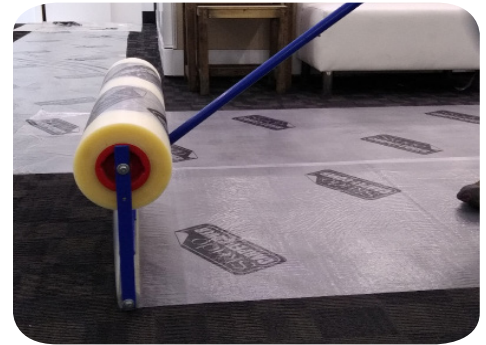

Temporary Surface Protection for Carpet

Application & Removal

Skudo Carpet Cover is easily applied by rolling out and pressing onto the surface to be protected. Reposition as needed. **Skudo recommends using the Skudo Carpet Cover Applicator for easy application (pictured below).**

At the project's end, simply peel up Carpet Cover leaving a clean, undamaged surface.