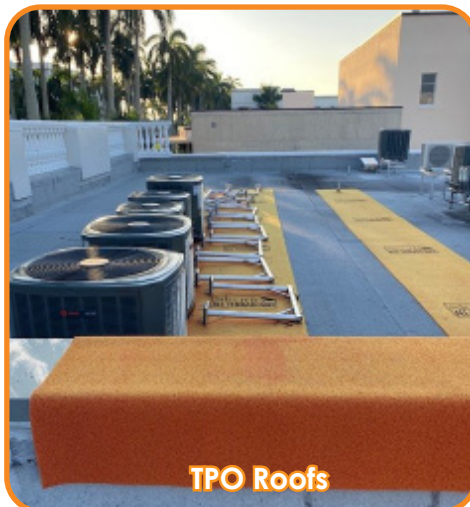

Ramps

TPO Roofs

Walkways - Interior

Innovative, purpose-built surface protection systems. This is all we do.

www.skudousa.com 1-888-SKUDO-11 (1-888-758-3611)