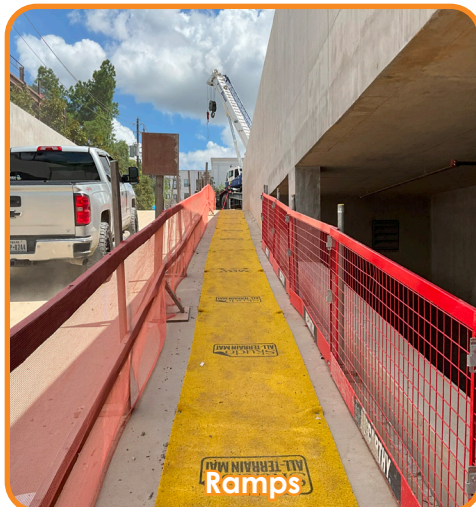

Learn More!

Project Examples

Dir & Mud

Outside Construction Trailers

Winter Weather

Outdoor Stairs

Walkways - Exterior

Uneven Ground

Ramps

TPO Roofs

Walkways - Interior

Innovative, purpose-built surface protection systems. This is all we do.

www.skudousa.com 1-888-SKUDO-11 (1-888-758-3611)