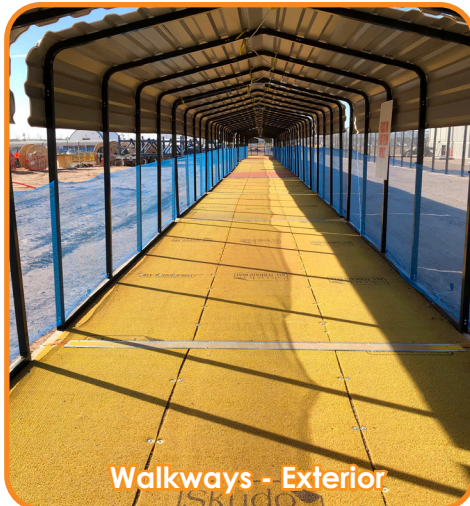

Learn More!

Project Examples

Dir & Mud

Outside Construction Trailers

Winter Weather

Outdoor Stairs

Walkways - Exterior

Uneven Ground

Ramps

TPO Roofs

Walkways - Interior

Innovative, purpose-built surface protection systems. This is all we do.

www.skudousa.com 1-888-SKUDO-11 (1-888-758-3611)