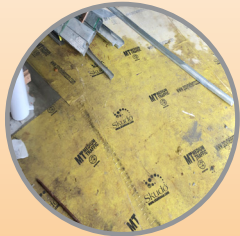

Office Building

Innovative, purpose-built surface protection systems. This is all we do.

Window Ledges, Door Frames
Skudo Edge Protect

TPO Roofing
Skudo All-Terrain Mat
SkudoBoard

Carpet
SkudoBoard Fabric Back
SkudoBoard Interlock

Interior Polished Concrete
Skudo MT Commercial System
SkudoBoard Standard

Exterior Glass
Skudo Glass Advanced

Countertops/Workstations
Skudo Counter-Mat

Tile Flooring
Skudo Tack-Mat

Interior Commercial Restrooms
Skudo Tack-Mat
Skudo Counter-Mat