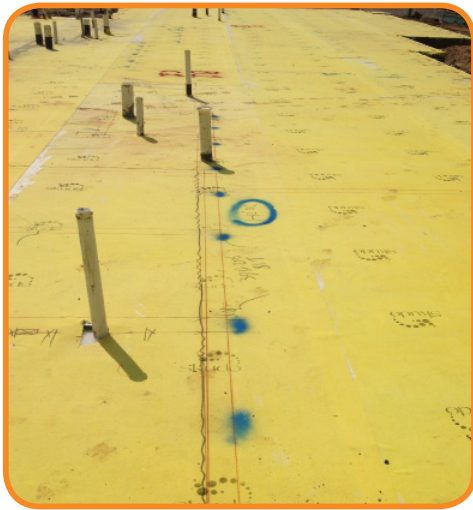

Construction Marks/Layouts - Project Examples

Skudo HT Commercial System

Adheres and remains stationary • Use for all types of construction layouts • Fire Retardant
No need to worry about staining • Won't rub off or wash away • Antibacterial/Antimicrobial

Use for: Wall Layouts, Anchor Points, HVAC Lines, Sprinkler Lines, Plumbing Lines, Door & Window Jambes, Wrapped Openings, Electric Trays, Ceiling Grids, Overhead Units, and more!

Innovative, purpose-built surface protection systems. This is all we do.