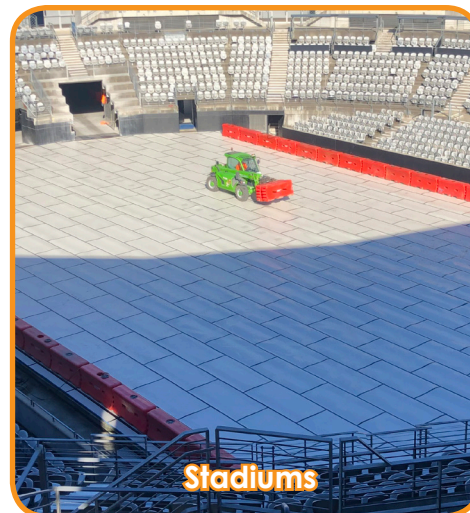

SkudoBoard Project Examples

Vertical Protection

Machinery

Scaffolding

Mud and Spilled Materials

Driveways/Walkways

Column Protection

Shopping Centers

Stadiums

Staging/Storage Areas

Innovative, purpose-built surface protection systems. This is all we do.

www.skudousa.com 1-888-SKUDO-11 (1-888-758-3611)