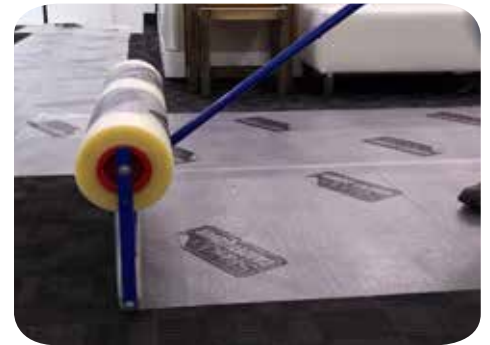

Temporary Surface Protection for Carpet

Application & Removal

Skudo Carpet Cover is easily applied by rolling out and pressing onto the surface to be protected. Reposition as needed. **Skudo recommends using the Skudo Carpet Cover Applicator for easy application (pictured below).**

At the project's end, simply peel up Carpet Cover leaving a clean, undamaged surface.