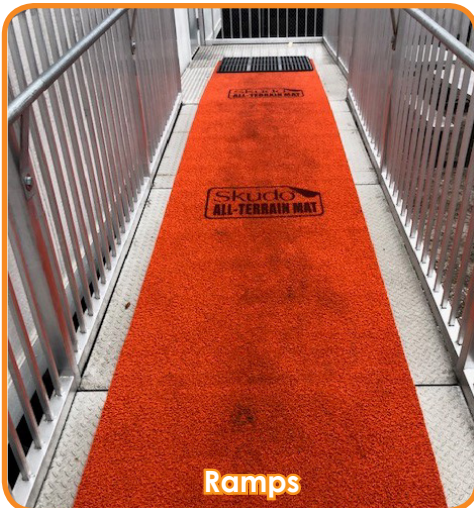

## All-Terrain Mat Project Examples

Innovative, purpose-built surface protection systems. This is all we do.

[www.skudousa.com](http://www.skudousa.com) 1-888-SKUDO-11 (1-888-758-3611)