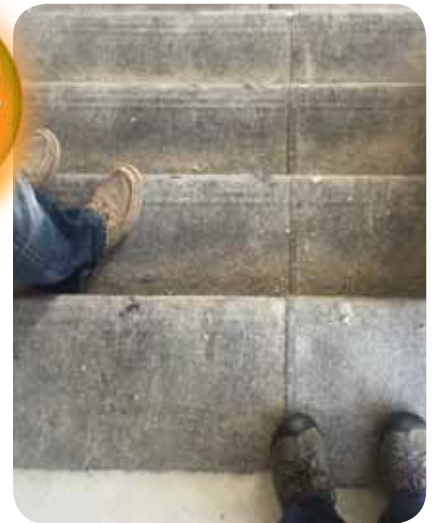

One-step Temporary Surface Protection

Extreme Protection – High Impact

The HIGH IMPACT version of the Skudo Tack-Mat offers superior impact resistance in addition to the usual temporary surface protection expected from Skudo's products. Like all Skudo Tack-Mat products, the HIGH IMPACT product features a unique repositionable self-stick backing - simply peel the backing paper and apply. The HIGH IMPACT Tack-Mat can be used on both horizontal and vertical interior surfaces, around corners such as stairs and door jams, on countertops, cabinets, windows and more.

HIGH IMPACT Tack-Mat provides interior surface protection for commercial and residential projects for up to 12 months.

Benefits

- Superior impact resistance for delicate surfaces
- Strong bond blocks dirt and debris from contact with the protected surface
- Stain resistant protection against chemicals, solvents, paints, oils and other liquids
- Provides a durable, slip resistant stationary surface
- Can be used in any temperature : -20°F to +200°F
- Easy to adjust or inspect surface, simply peel up and re-position

Uses

Protects all surfaces during construction / remodeling including:

- Marble, Granite, & Stone*
- Hardwood* and laminate
- Ceramic and Porcelain Tile
- Glass, Epoxies, and Metals
- Concrete*
- Sheet Vinyl
- Vertical surfaces, such as walls, cabinets, doors, framing, and stairs
- Showers, bathtubs, and countertops

*Please see "Limitations" section (pg 2)