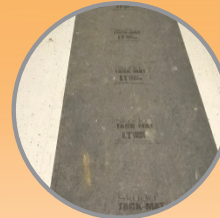

Finished Hardwood
Skudo Tack-Mat
SkudoBoard Fabric Back
SkudoBoard Interlock

Garage Floor
Skudo HT Commercial System
SkudoBoard Standard

Granite Countertops
Skudo Counter-Mat

Exterior Glass
Skudo Glass Advanced

Porcelain Tile
Skudo Tack-Mat

Railing
Skud-O-Tube Rail Guard

Natural Stone/Marble
SkudoBoard Fabric Back

Vinyl/Laminate
Skudo Tack-Mat

Exterior Designated Safety Walkways
Skudo All-Terrain Mat

Exterior Concrete Driveways
Skudo HT Commercial System
SkudoBoard Standard