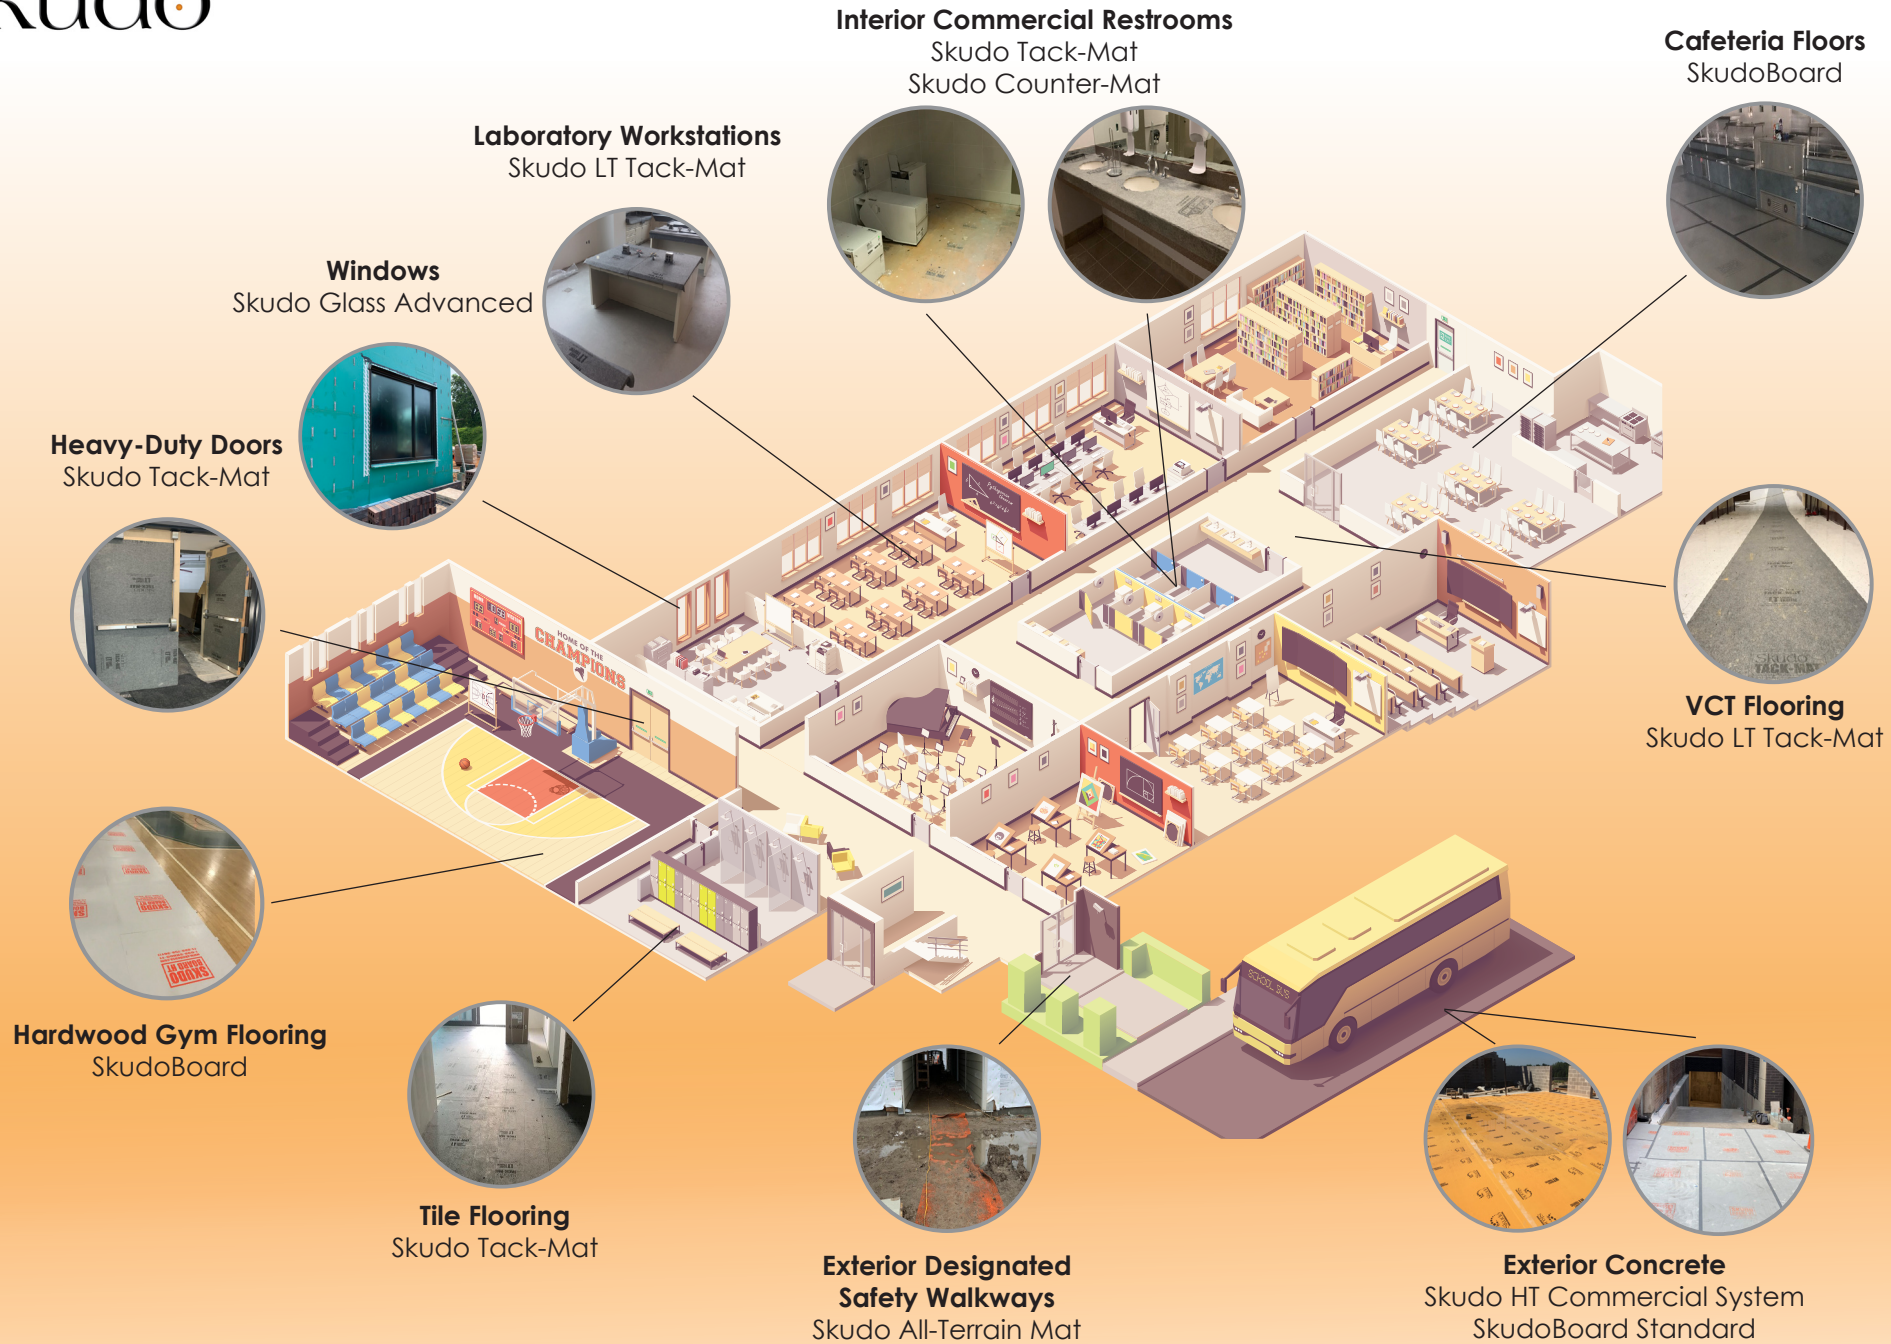

School / College

Innovative, purpose-built surface protection systems. This is all we do.

STUDENT CENTER/QUAD

Exterior/Exposed Concrete & Walkways
Skudo HT Commercial System
SkudoBoard Standard

Windows
Skudo Glass Advanced

Exterior Designated Safety Walkways
Skudo All-Terrain Mat

EXTERIOR AREAS

Interior Doors
Skudo LT Tack-Mat

Residential Flooring
SkudoBoard Fabric Back

DORM/STUDENT HOUSING

Residential Bathroom
Skudo Tack-Mat
Skudo Counter-Mat