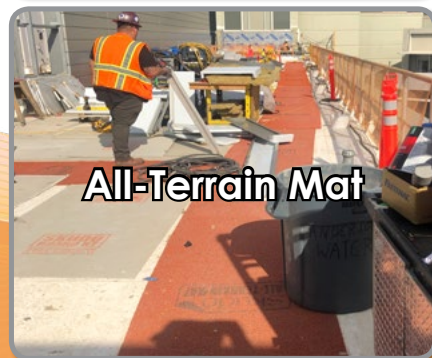

All-Terrain Mat