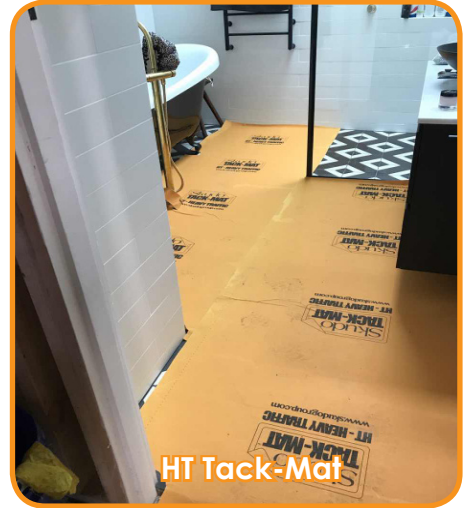

KITCHEN & BATH

Project Examples

Innovative, purpose-built surface protection systems. This is all we do.

www.skudousa.com 1-888-SKUDO-11 (1-888-758-3611)