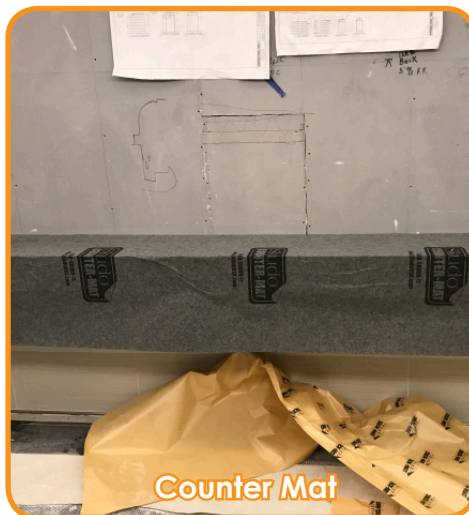

KITCHEN & BATH

Project Examples

Innovative, purpose-built surface protection systems. This is all we do.

www.skudousa.com 1-888-SKUDO-11 (1-888-758-3611)