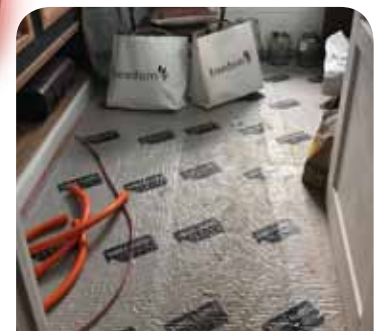

Perfect for small areas

Carpet Cover Available Sizes & Product Data

• Dimensions: 36"W x 500'L • Square Footage: 1,500 sq. ft./roll • Product #CARPET-36-500-100 • Weight: 10 lbs./roll • Thickness: 4 mil	• Dimensions: 30"W x 200'L • Square Footage: 500 sq. ft./roll • Product #CARPET-30-200-100 • Weight: 8 lbs./roll • Thickness: 4 mil